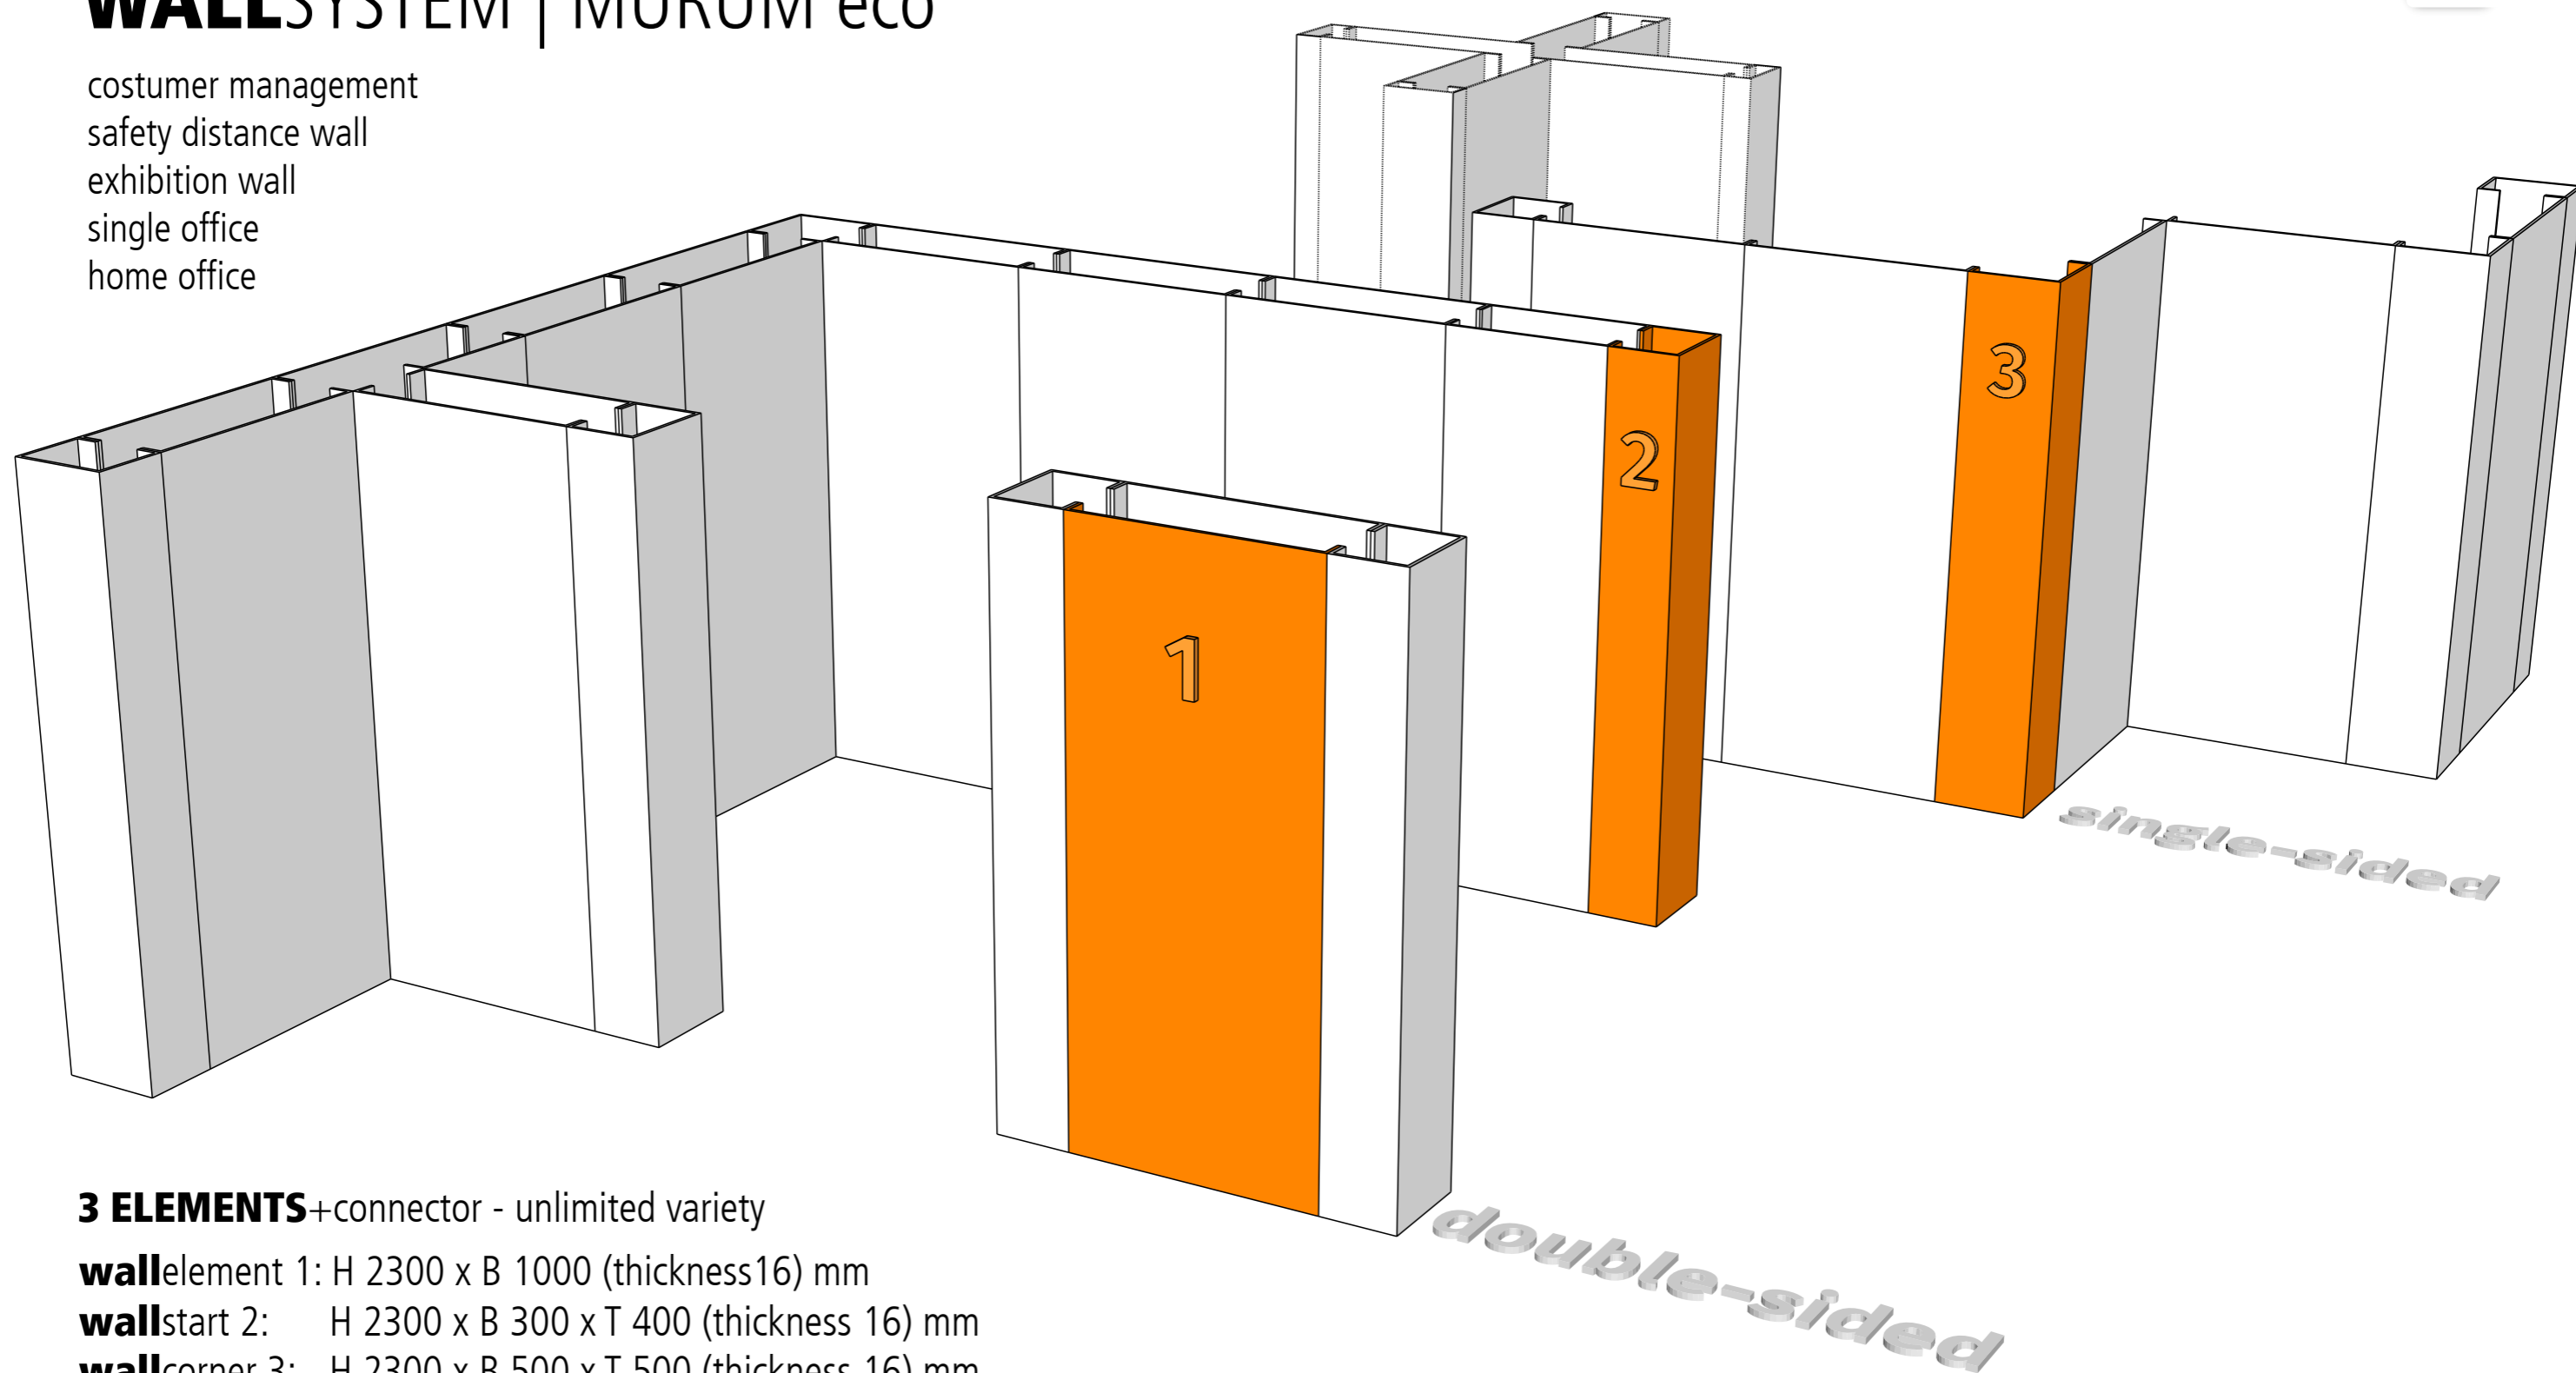

WALLSYSTEM | MURUM eco

customer management
safety distance wall
exhibition wall
single office
home office

3 ELEMENTS+connector - unlimited variety

wallelement 1: H 2300 x B 1000 (thickness 16) mm

wallstart 2: H 2300 x B 300 x T 400 (thickness 16) mm

wallcorner 3: H 2300 x B 500 x T 500 (thickness 16) mm

reusable by plug connection

white, printable

stackable

recycled as paper in normal waste paper

fire retardant EN 13501-1: 2007

www.pappbärlapapp.de